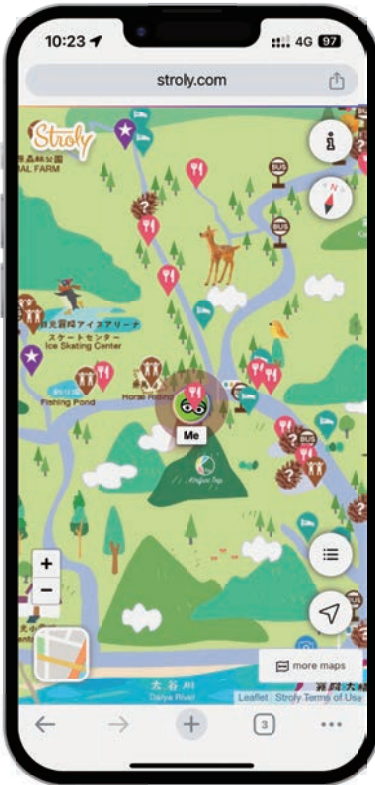

Nikko City Kirifuri area HOW TO USE DIGITAL MAP

<Monitor>

<Entire Map>

1 i button...You can check more information about the map, e.g. map details, by tapping this button.

2 Compass button...If you press the compass button while the illustration map is rotated, the map will return to the open state.

5 + - button...This button is used to scale the map.

6 Map switch button...This button is for switching between the illustrated map and the standard map.

The standard map displays the map selected in more maps.

7 more maps...Click to see standard maps to choose from, as well as maps included on the same board as the current map.

more info is here

Map switch button allows switching between illustrations, satellite images, and Google Maps

Spot Introduction Page

 **When arriving in the map area and searching for a route (about iPhone)**

1 Tap "Display your current location"

2 "Me" icon is your current location

3 Tap an icon you want to get informations