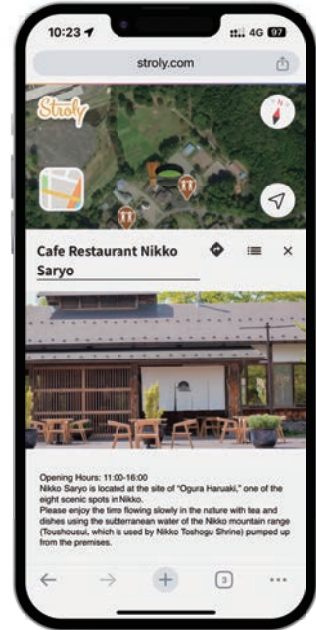

7 more maps...Click to see standard maps to choose from, as well as maps included on the same board as the current map.

more info is here

Map switch button allows switching between illustrations, satellite images, and Google Maps

Illustration Map

Satellite Map

Google Maps

Tap the icons in the map to see information on recommended facilities

Spot List

- Food
- Activity
- Accommodations
- Photo spot
- Starry sky Spot
- Limited Event
- Souvenir
- Information
- Police Station
- Train Station
- JR Station
- Bus Stop
- Temple
- Shrine
- Museum
- Special Content

Spot Introduction Page

 **When arriving in the map area and searching for a route (about iPhone)**

1 Tap "Display your current location"

2 "Me" icon is your current location

3 Tap an icon you want to get informations

4 Tap the allow button right side of the store name

5 Display the route from your location to the venue

7 Satellite Map

 **Digital Map is here!**

<Recommended environment for viewing>

- OS
- iOS 15.4 or higher
- Android 7 or higher
- Browser
- iOS
- Safari 15.4 or higher
- Google Chrome latest version
- Android
- Chrome 92 or higher
- Firefox for Android 90 or higher