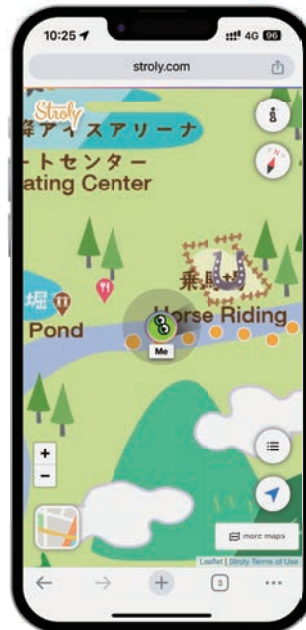

7 more maps...Click to see standard maps to choose from, as well as maps included on the same board as the current map.

more info is here

Map switch button allows switching between illustrations, satellite images, and Google Maps

Illustration Map

Satellite Map

Google Maps

Tap the icons in the map to see information on recommended facilities

Spot List

- Food
- Activity
- Accommodations
- Photo spot
- Starry sky Spot
- Limited Event
- Souvenir
- Information
- Police Station
- Train Station
- JR Station
- Bus Stop
- Temple
- Shrine
- Museum
- Special Content

Spot Introduction Page

 **When arriving in the map area and searching for a route (about iPhone)**

1 Tap "Display your current location"

2 "Me" icon is your current location

3 Tap an icon you want to get informations

4 Tap the allow button right side of the store name

5 Display the route from your location to the venue

7 Satellite Map

 **Digital Map is here!**

<Recommended environment for viewing>

- OS
- iOS 15.4 or higher
- Android 7 or higher
- Browser
- iOS
- Safari 15.4 or higher
- Google Chrome latest version
- Android
- Chrome 92 or higher
- Firefox for Android 90 or higher