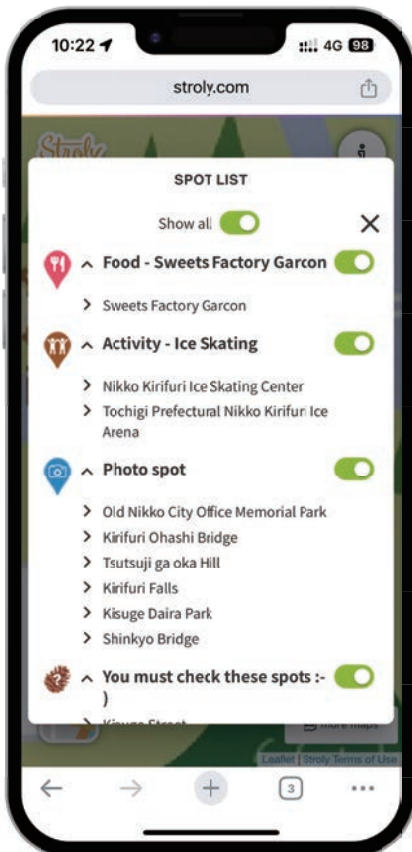

7 more maps...Click to see standard maps to choose from, as well as maps included on the same board as the current map.

more info is here

Map switch button allows switching between illustrations, satellite images, and Google Maps

Illustration Map

Satellite Map

Google Maps

Tap the icons in the map to see information on recommended facilities

Spot List

- Food
- Activity
- Accommodations
- Photo spot
- Starry sky Spot
- Limited Event
- Souvenir
- Information
- Police Station
- Train Station
- JR Station
- Bus Stop
- Temple
- Shrine
- Museum
- Special Content

Spot Introduction Page

 **When arriving in the map area and searching for a route (about iPhone)**

1 Tap "Display your current location"

2 "Me" icon is your current location

3 Tap an icon you want to get informations

4 Tap the allow button right side of the store name

5 Display the route from your location to the venue

7 Satellite Map

 **Digital Map is here!**

<Recommended environment for viewing>

- OS
- iOS 15.4 or higher
- Android 7 or higher
- Browser
- iOS
- Safari 15.4 or higher
- Google Chrome latest version
- Android
- Chrome 92 or higher
- Firefox for Android 90 or higher