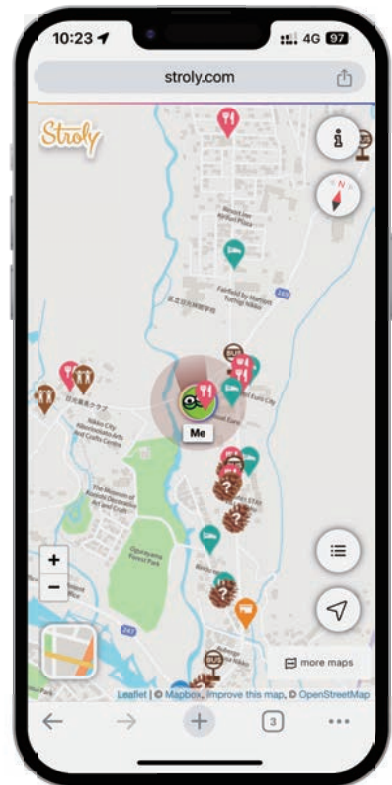

Nikko City Kirifuri area HOW TO USE DIGITAL MAP

<Monitor>

<Entire Map>

1 i button...You can check more information about the map, e.g. map details, by tapping this button.

2 Compass button...If you press the compass button while the illustration map is rotated, the map will return to the open state.

7 more maps...Click to see standard maps to choose from, as well as maps included on the same board as the current map.

more info is here

Map switch button allows switching between illustrations, satellite images, and Google Maps

Illustration Map

Satellite Map

Google Maps

Tap the icons in the map to see information on recommended facilities

Spot List

- Food
- Activity
- Accommodations
- Photo spot
- Starry sky Spot
- Limited Event
- Souvenir
- Information
- Police Station
- Train Station
- JR Station
- Bus Stop
- Temple
- Shrine
- Museum
- Special Content

Spot Introduction Page

 **When arriving in the map area and searching for a route (about iPhone)**

1 Tap "Display your current location"

2 "Me" icon is your current location

3 Tap an icon you want to get informations