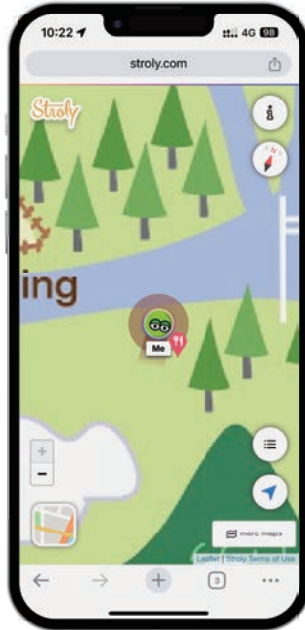

Nikko City Kirifuri area HOW TO USE DIGITAL MAP

<Monitor>

<Entire Map>

1 i button...You can check more information about the map, e.g. map details, by tapping this button.

2 Compass button...If you press the compass button while the illustration map is rotated, the map will return to the open state.

7 more maps...Click to see standard maps to choose from, as well as maps included on the same board as the current map.

more info is here

Map switch button allows switching between illustrations, satellite images, and Google Maps

Illustration Map

Satellite Map

Google Maps

Tap the icons in the map to see information on recommended facilities

Spot List

- Food
- Activity
- Accommodations
- Photo spot
- Starry sky Spot
- Limited Event
- Souvenir
- Information
- Police Station
- Train Station
- JR Station
- Bus Stop
- Temple
- Shrine
- Museum
- Special Content

Spot Introduction Page

 **When arriving in the map area and searching for a route (about iPhone)**

1 Tap "Display your current location"

2 "Me" icon is your current location

3 Tap an icon you want to get informations