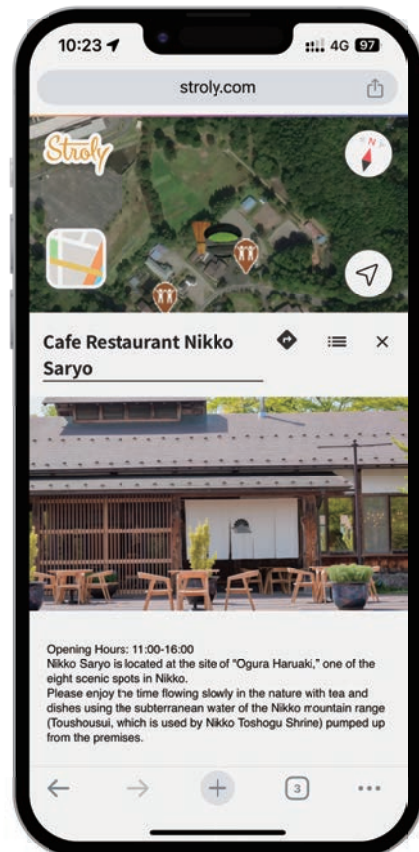

7 more maps...Click to see standard maps to choose from, as well as maps included on the same board as the current map.

more info is here

Map switch button allows switching between illustrations, satellite images, and Google Maps

Illustration Map

Satellite Map

Google Maps

Tap the icons in the map to see information on recommended facilities

Spot List

- Food
- Activity
- Accommodations
- Photo spot
- Starry sky Spot
- Limited Event
- Souvenir
- Information
- Police Station
- Train Station
- JR Station
- Bus Stop
- Temple
- Shrine
- Museum
- Special Content

Spot Introduction Page

 **When arriving in the map area and searching for a route (about iPhone)**

1 Tap "Display your current location"

2 "Me" icon is your current location

3 Tap an icon you want to get informations

4 Tap the allow button right side of the store name

5 Display the route from your location to the venue

7 Satellite Map

 **Digital Map is here!**

<Recommended environment for viewing>

- OS
- iOS 15.4 or higher
- Android 7 or higher
- Browser
- iOS
- Safari 15.4 or higher
- Google Chrome latest version
- Android
- Chrome 92 or higher
- Firefox for Android 90 or higher