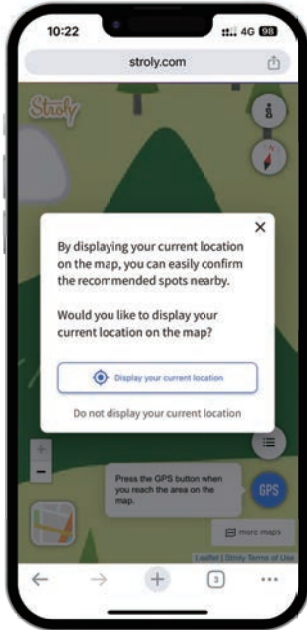

Nikko City Kirifuri area HOW TO USE DIGITAL MAP

<Monitor>

<Entire Map>

1 i button...You can check more information about the map, e.g. map details, by tapping this button.

2 Compass button...If you press the compass button while the illustration map is rotated, the map will return to the open state.

7 more maps...Click to see standard maps to choose from, as well as maps included on the same board as the current map.

more info is here

Map switch button allows switching between illustrations, satellite images, and Google Maps

Illustration Map

Satellite Map

Google Maps

Tap the icons in the map to see information on recommended facilities

Spot List

- Food
- Activity
- Accommodations
- Photo spot
- Starry sky Spot
- Limited Event
- Souvenir
- Information
- Police Station
- Train Station
- JR Station
- Bus Stop
- Temple
- Shrine
- Museum
- Special Content

Spot Introduction Page

 **When arriving in the map area and searching for a route (about iPhone)**

1 Tap "Display your current location"

2 "Me" icon is your current location

3 Tap an icon you want to get informations