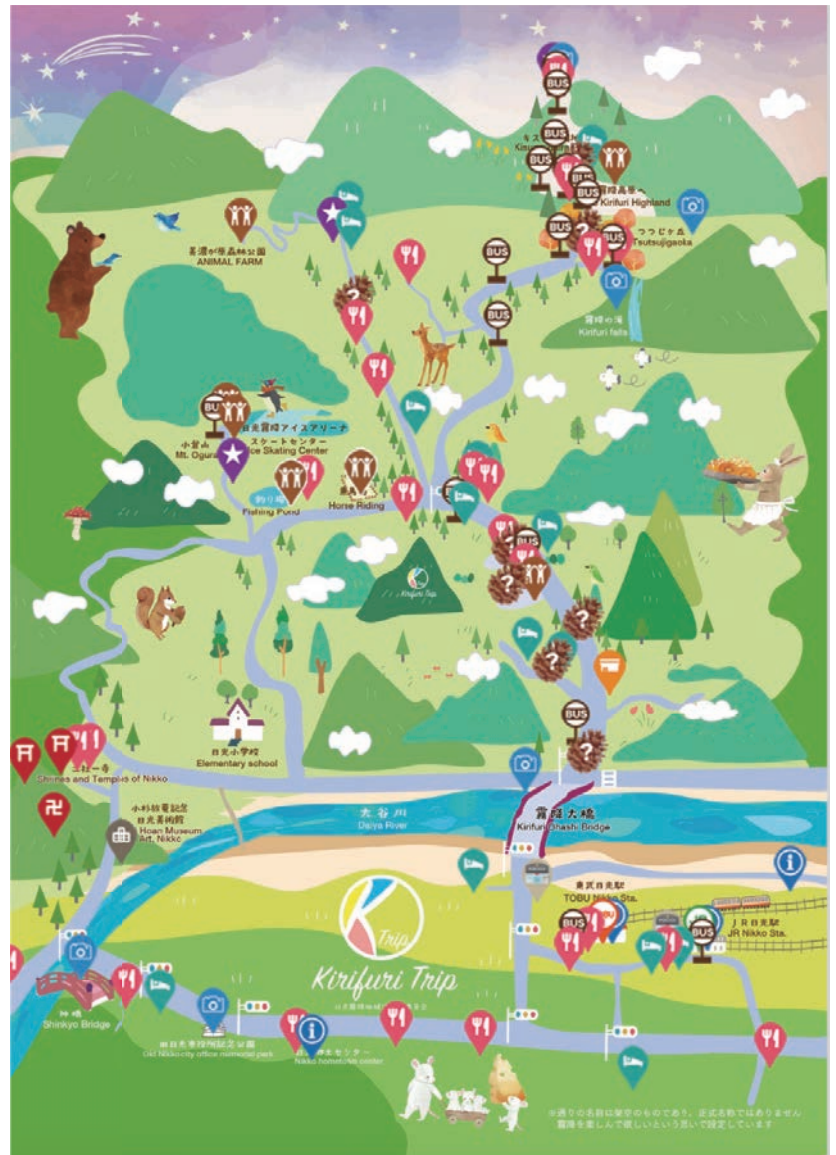

Nikko City Kirifuri area HOW TO USE DIGITAL MAP

<Monitor>

<Entire Map>

1 i button...You can check more information about the map, e.g. map details, by tapping this button.

2 Compass button...If you press the compass button while the illustration map is rotated, the map will return to the open state.

In this state, if you press the compass button, the illustration map will rotate with the top of the screen facing north.

If you press the compass button while the standard map is rotated, the standard map will rotate with the top of the screen facing north.

Spot Introduction Page

 **When arriving in the map area and searching for a route (about iPhone)**

1 Tap "Display your current location"

2 "Me" icon is your current location

3 Tap an icon you want to get informations

4 Tap the allow button right side of the store name

5 Display the route from your location to the venue

7 Satellite Map

 **Digital Map is here!**

<Recommended environment for viewing>

- OS
- iOS 15.4 or higher
- Android 7 or higher
- Browser
- iOS
- Safari 15.4 or higher
- Google Chrome latest version
- Android
- Chrome 92 or higher
- Firefox for Android 90 or higher