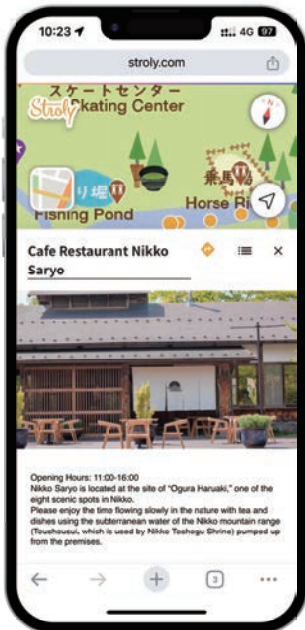

7 more maps...Click to see standard maps to choose from, as well as maps included on the same board as the current map.

more info is here

Map switch button allows switching between illustrations, satellite images, and Google Maps

Illustration Map

Satellite Map

Google Maps

Tap the icons in the map to see information on recommended facilities

Spot List

- Food
- Activity
- Accommodations
- Photo spot
- Starry sky Spot
- Limited Event
- Souvenir
- Information
- Police Station
- Train Station
- JR Station
- Bus Stop
- Temple
- Shrine
- Museum
- Special Content

Spot Introduction Page

 **When arriving in the map area and searching for a route (about iPhone)**

1 Tap "Display your current location"

2 "Me" icon is your current location

3 Tap an icon you want to get informations

4 Tap the allow button right side of the store name

5 Display the route from your location to the venue

7 Satellite Map

 **Digital Map is here!**

<Recommended environment for viewing>

- OS
- iOS 15.4 or higher
- Android 7 or higher
- Browser
- iOS
- Safari 15.4 or higher
- Google Chrome latest version
- Android
- Chrome 92 or higher
- Firefox for Android 90 or higher